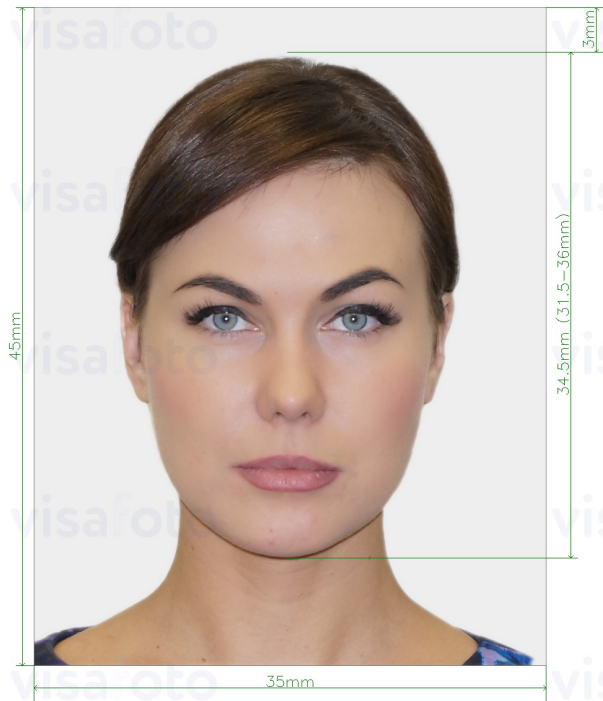

Passport Size Photos

- Size: 35mm x 40mm
- 80% zoom on face
- Forehead, ears, and neck should be visible
- Clothing must be dark colours
- White background
- No glasses, do not smile or show teeth